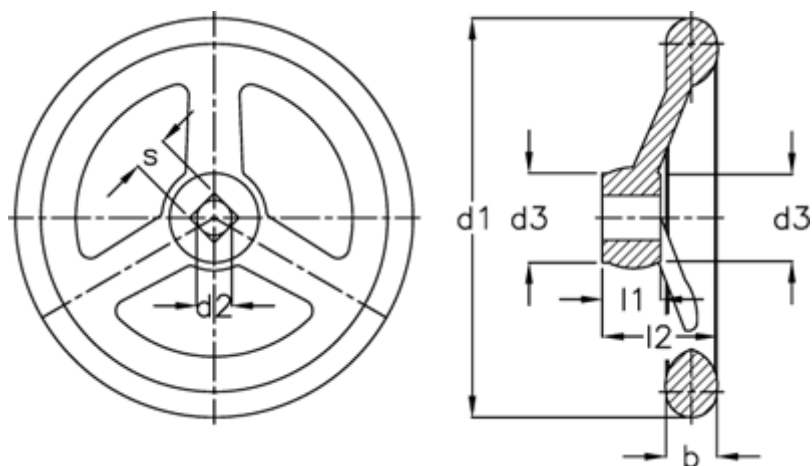

Data Sheet

Article number: 20301300

Description: E+G Handwheel
DIN 950-GG-125-B14-A

Measures

b	= 16
d1	= 125
d2 H7	= 14
d3	= 28
l1	= 18
l2	= 36
Number of spokes	= 3